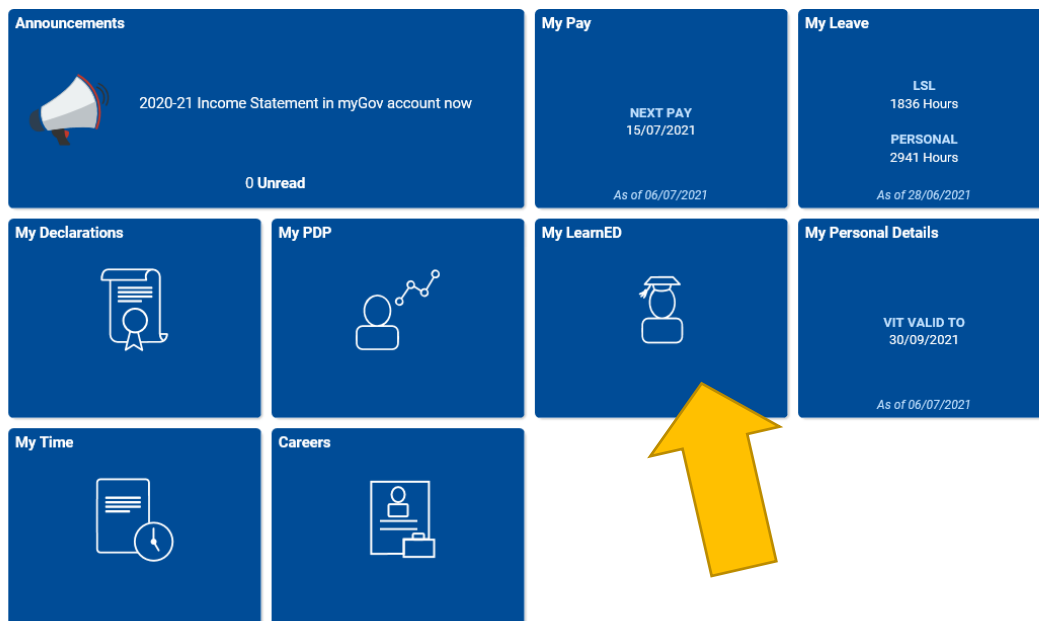

Protecting Children: eLearn module

Please note this unit will be required to complete once you have commenced employment and received your Edumail password and login.

Please log into EduPAy

Use your email address and Edumail password

You will see the following tiles:

Click on the My LearnED one

Which will take you to the following page: